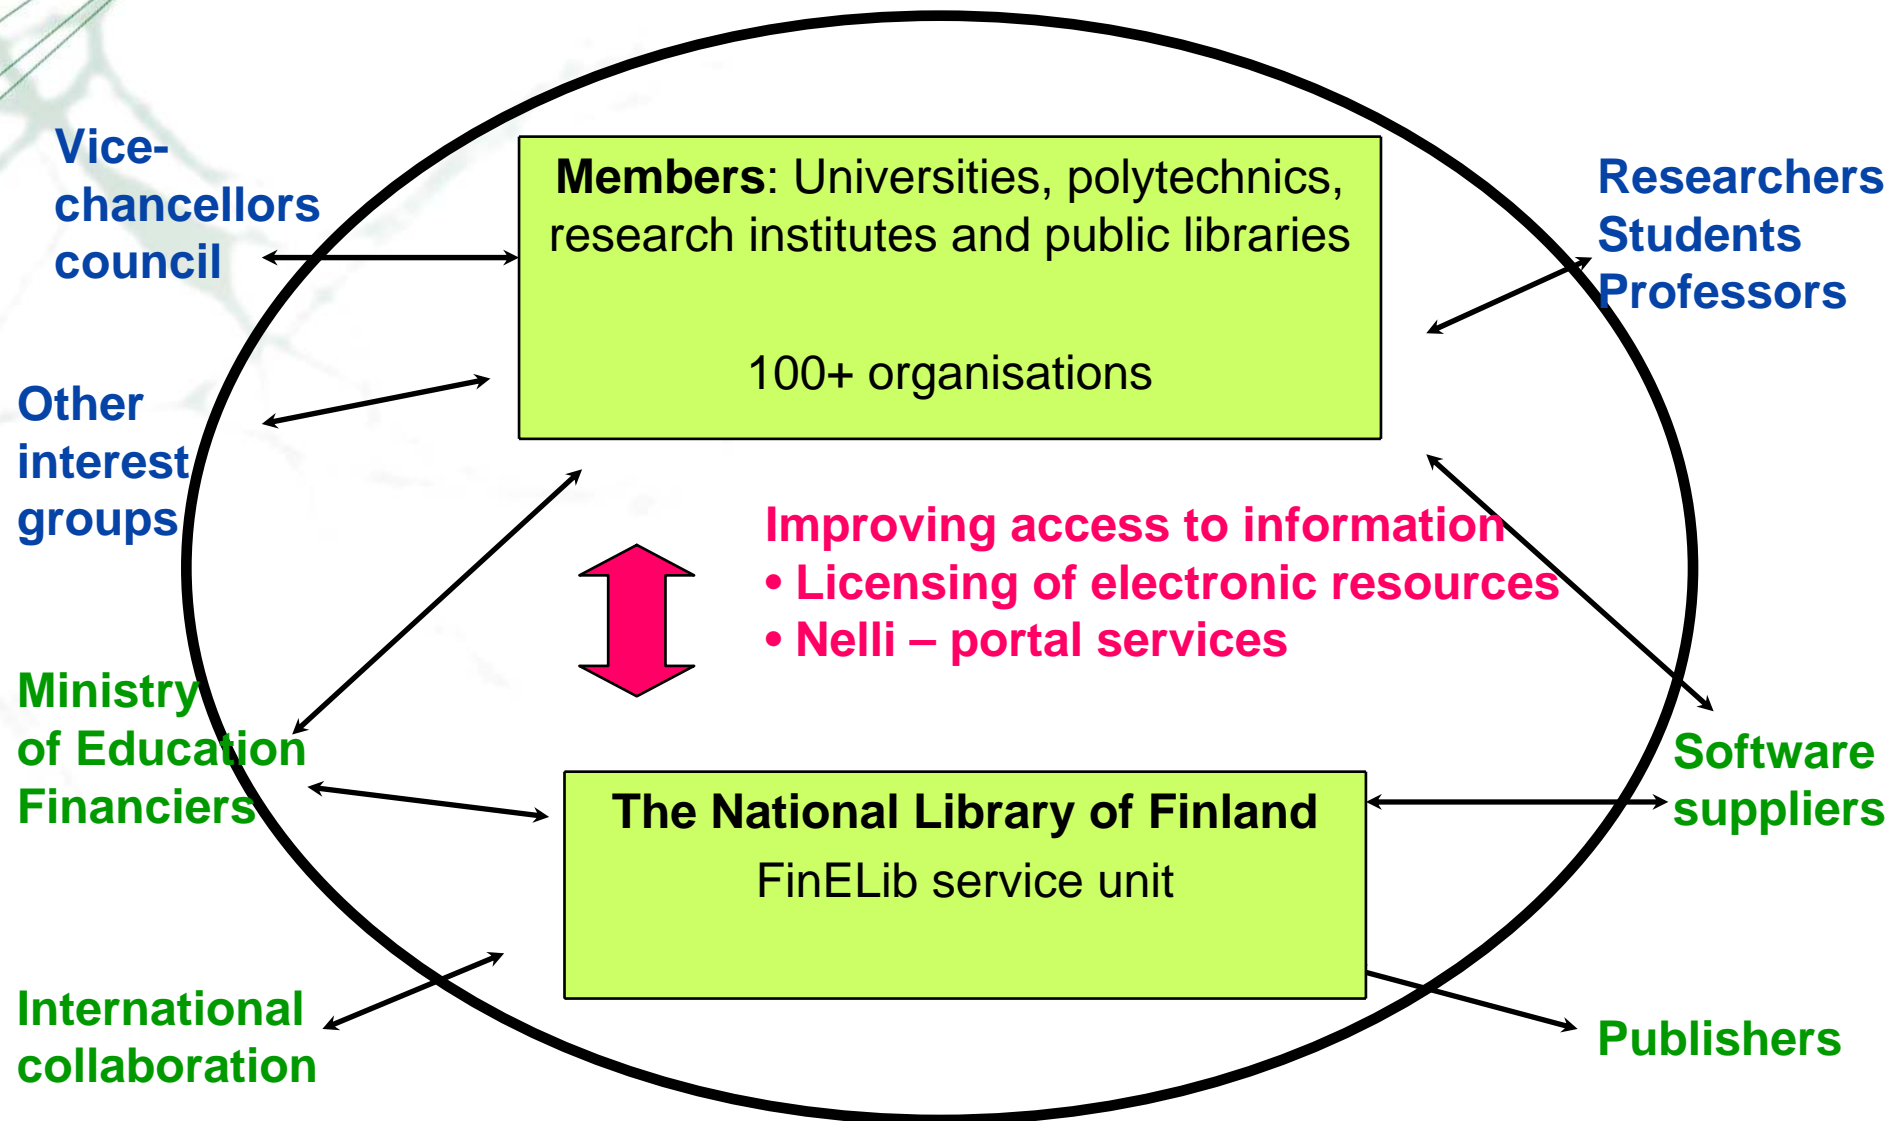

FinELib-Consortium